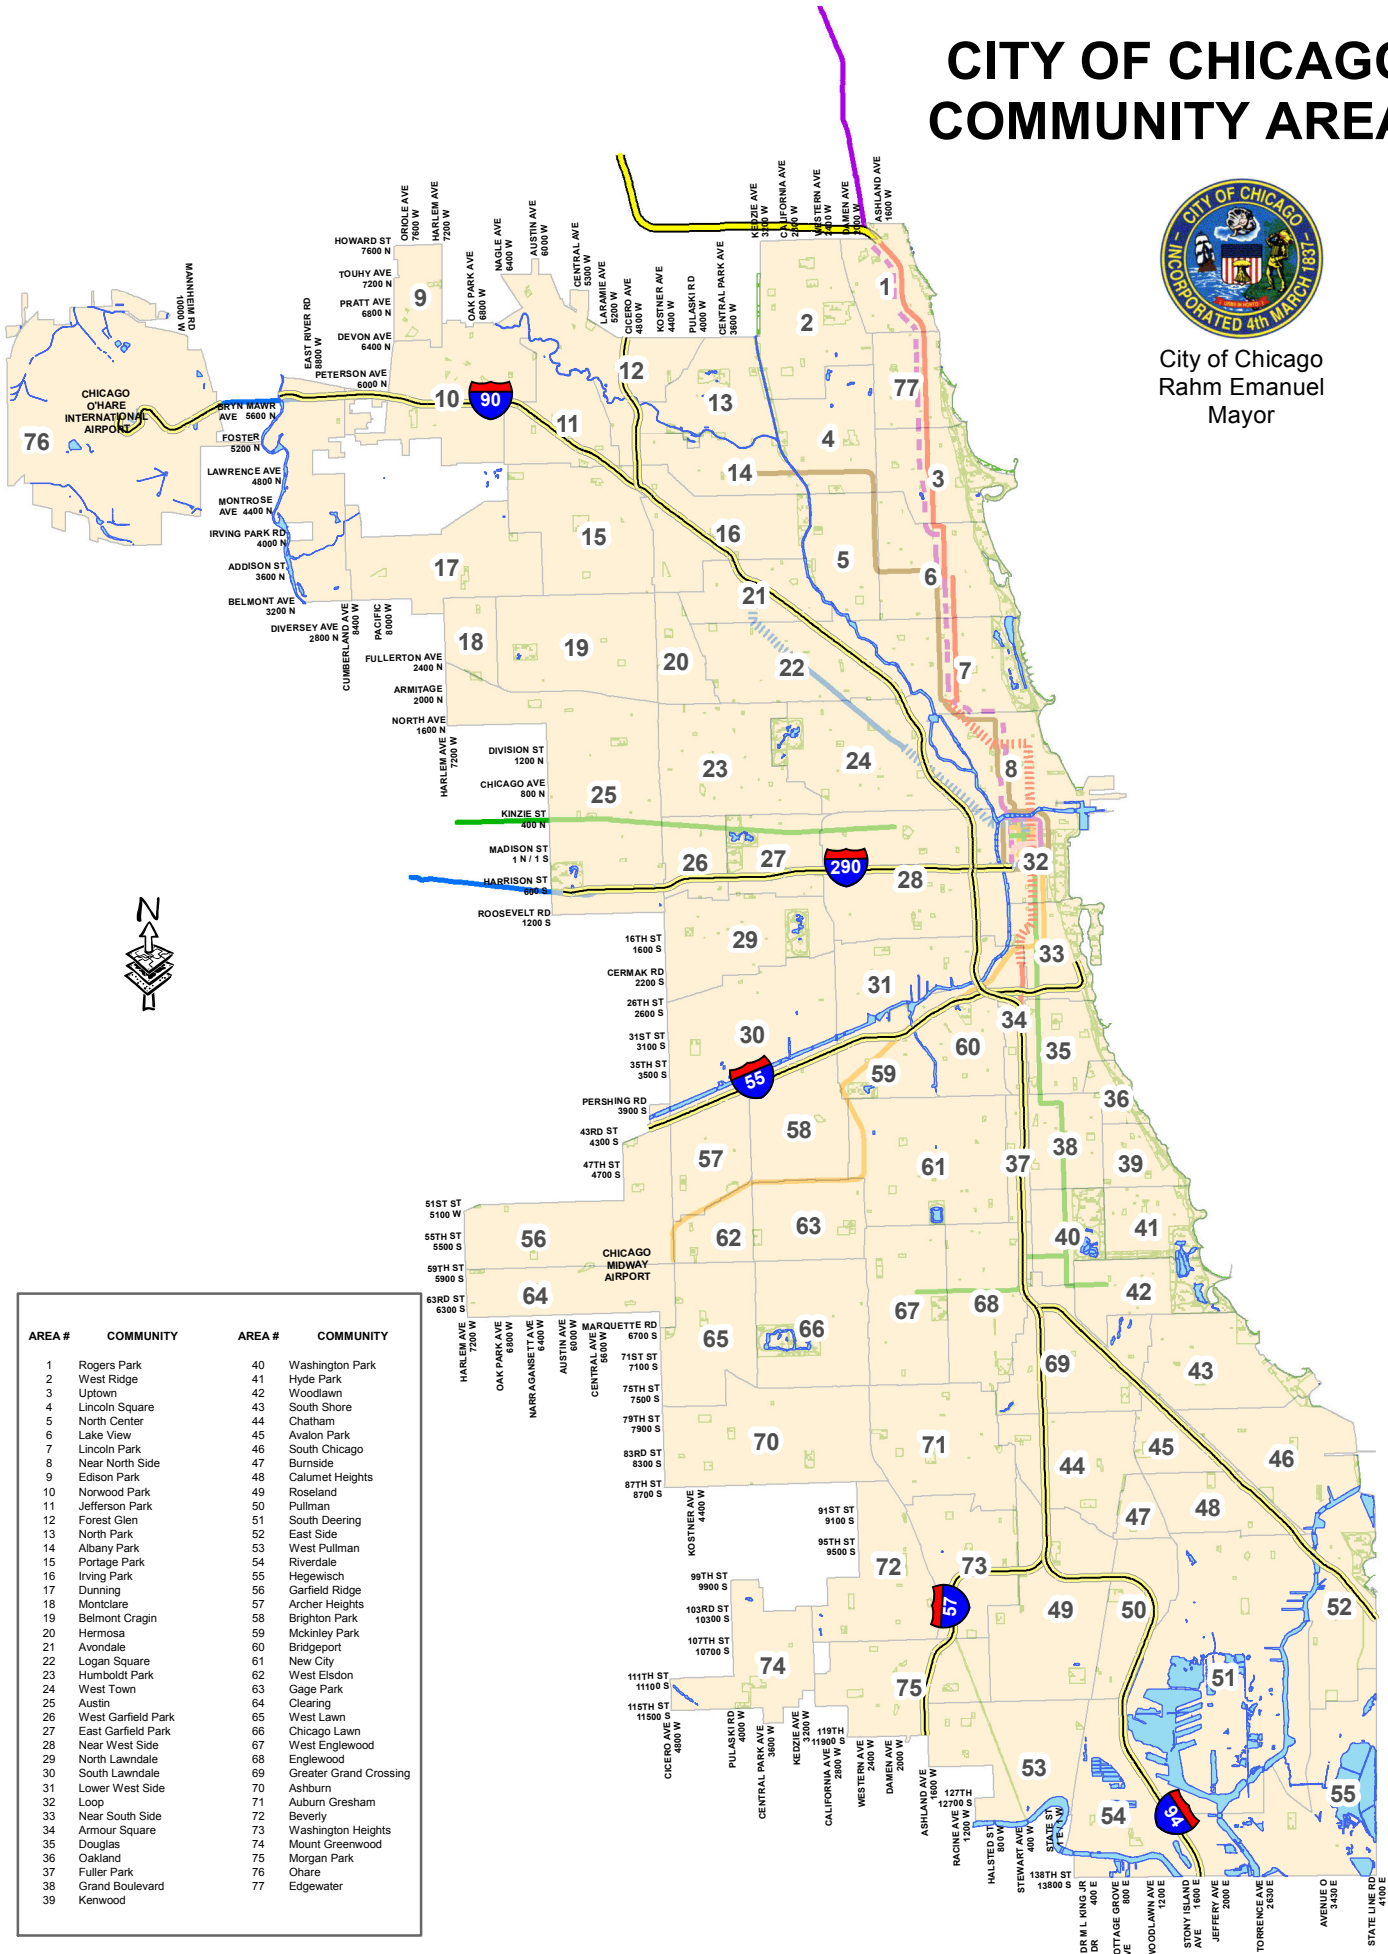

CITY OF CHICAGO COMMUNITY AREAS

City of Chicago
Rahm Emanuel
Mayor

AREA #	COMMUNITY	AREA #	COMMUNITY
1	Rogers Park	40	Washington Park
2	West Ridge	41	Hyde Park
3	Uptown	42	Woodlawn
4	Lincoln Square	43	South Shore
5	North Center	44	Chatham
6	Lake View	45	Avalon Park
7	Lincoln Park	46	South Chicago
8	Near North Side	47	Burnside
9	Edison Park	48	Calumet Heights
10	Norwood Park	49	Roseland
11	Jefferson Park	50	Pulman
12	Forest Glen	51	South Deering
13	North Park	52	East Side
14	Albany Park	53	West Pullman
15	Portage Park	54	Riverdale
16	Irving Park	55	Hegewisch
17	Dunning	56	Garfield Ridge
18	Montclare	57	Archer Heights
19	Belmont Cragin	58	Brighton Park
20	Hermosa	59	Mckinley Park
21	Avondale	60	Bridgeport
22	Logan Square	61	New City
23	Humboldt Park	62	West Elsdon
24	West Town	63	Gage Park
25	Austin	64	Clearing
26	West Garfield Park	65	West Lawn
27	East Garfield Park	66	Chicago Lawn
28	Near West Side	67	West Englewood
29	North Lawndale	68	Englewood
30	South Lawndale	69	Greater Grand Crossing
31	Lower West Side	70	Ashburn
32	Loop	71	Auburn Gresham
33	Near South Side	72	Beverly
34	Armour Square	73	Washington Heights
35	Douglas	74	Mount Greenwood
36	Oakland	75	Morgan Park
37	Fuller Park	76	Ohare
38	Grand Boulevard	77	Edgewater
39	Kenwood		